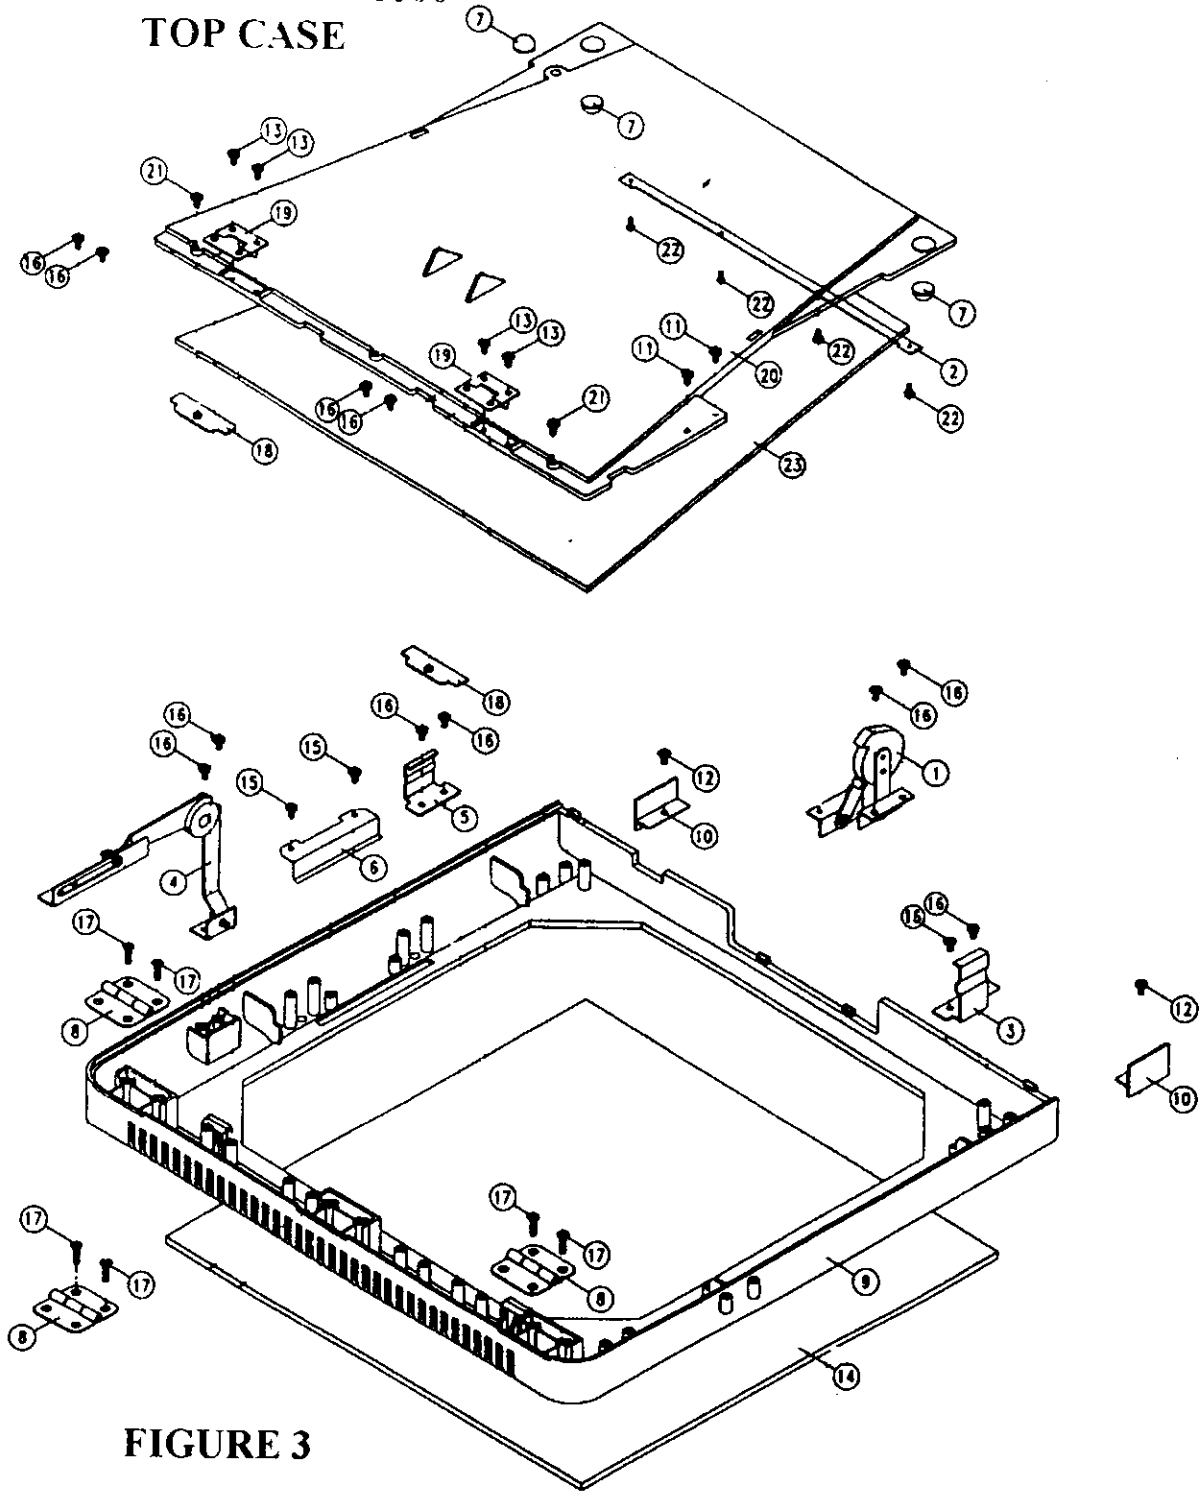

ODYSSEY 11000
TOP CASE

FIGURE 3

**ODYSSEY 11000 PARTS LIST
FIGURE 3 TOP CASE**

<u>ITEM</u>	<u>PART NUMBER</u>	<u>DISCRIPTION</u>	<u>QTY</u>
1	ASYM04211X	OIL DAMPER ASSY	1
2	MH5700000X	FOLDING MIRROR COVER	1
3	MJ8400000X	BRACKET 18.6mm	1
4	ASYM04218X	HAND ASSY	1
5	MJ8300000X	BRACKET 18mm	1
6	MG7000000X	GLASS HOLDER	1
7	XC16000000X	RUBBER PAD (A) (3M SJ-5303)	1
8	MH0800000X	SWIVEL (1)	3
9	PP501A18UX	TOP CASE (1)	3
10	PQ160A041X	FRESNEL LENS HOLDER	1
11	S1CSF0000E	SCREW M3x8 ETO STAR WASHER	1
12	S1T2N00000	SCREW 3x10 B BLACK	2
13	S1SQB00000	SCREW 3x6 B BLACK	2
14	XC0515060X	WORKING STAGE GLASS	4
15	S1TPF0000E	SCREW 3x8B STAR WASHER	1
16	S1TSN0000E	SCREW 3x12 B STAR WASHER	2
17	S1TTB00000	SCREW 3x15 F BLACK	12
18	MG5400000X	MIRROR BRACKET COVER	6
19	MH1300000X	SWIVEL	2
20	PQ010A08UX	MIRROR BRACKET	2
21	S1SPB00000	SCREW M3x8 F BLACK	1
22	S1U6N00000	SCREW 2x6 F	2
23	XC0111100X	FOLD MIRROR	4
			1