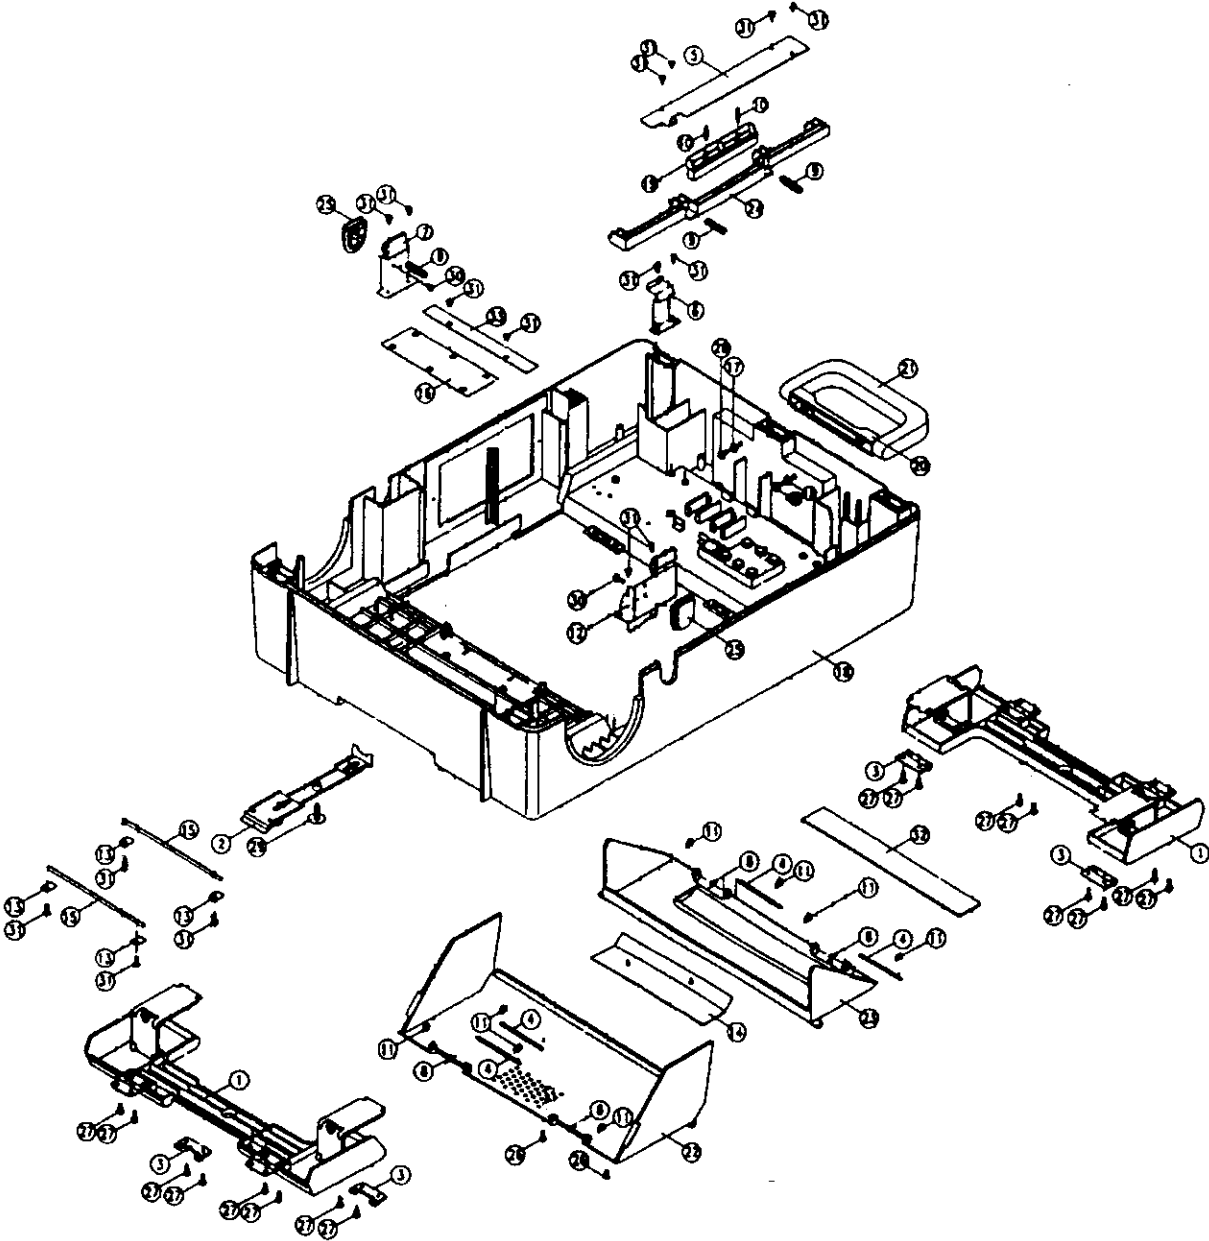

ODYSSEY 11000

FIGURE 1A
EXPLODED PARTS VIEW

ODYSSEY 11000

FIGURE 2A
BOTTOM CASE ASSY.

**ODYSSEY 11000 PARTS LIST
FIGURE 2A BOTTOM CASE ASSY.**

<u>ITEM</u>	<u>PART NUMBER</u>	<u>DISCRIPTION</u>	<u>QTY</u>
1	ASYM04553X	"BG" FOOT ASSY.	4
2	ASYM04599X	LAMP CHANGER ASSY.	1
3	MG4000000X	FOOT BRACKET COVER	2
4	MG4900000X	COVER SHAFT	1
5	MG5300000X	FOOT LOCK COVER	1
6	MG6200000X	ARM LOCK SPRING	4
7	MG6400000X	OPEN/CLOSE BRACKET (1)	3
8	MH1600000X	COVER SPRING	4
9	MH1800000X	FOOT LOCK SPRING A	1
10	MH1900000X	FOOT LOCK SPRING B	1
11	MH2300000X	2.5 E-RING	8
12	MH5000000X	OPEN/CLOSE BRACKET (3)	2
13	MH5300000X	BRACKET	2
14	MH5800000X	COVER A COVER	1
15	MH7000000X	SHAFT-3 FOR LAMP CHANGE	4
16	MI14000000X	NET	1
17	MJ8100000X	OUTSIDE GEAR WASHER #4	2
18	PP490A18GX	BOTTOM CASE	1
19	PP6409023X	FOOT KNOB	1
20	PP690A000X	HANDLE HOLDER	1
21	PP700A000X	HANDLE	1
22	PP970A18GX	COVER A	1
23	PP980A18GX	COVER B	1
24	PP990B023X	FOOT LOCK	1
25	PQ170A023X	OPEN/CLOSE KNOB	2
26	S1TOB00000	SCREW M3x6 F BLACK	16
27	S1STB00000	SCREW 3x8 F BLACK	2
28	S1SYB0000F	SCREW 4x14 B BLACK	1
29	S1TGN0000F	SCREW 3x8 WITH 10 WASHER	2
30	S1TPF0000E	SCREW 3x8 B STAR WASHER	2
31	S1TSN0000E	SCREW 3x12 B STAR WASHER	20
32	XC1800000X	SPONGE PE 30x 195x2mm	1
33	XC5000000X	MICA T= 0.4mm	1

**ODYSSEY 11000
8Y FOOT ASSY.**

FIGURE 4

ITEM	PART NUMBER	DESCRIPTION	QTY
1	ASYM04210X	FOOT BRACKET ASSY	2
2	MG4000000X	FOOT BRACKET COVER)	2
3	MH1300000X	SWIVEL	2
4	PQ020A08YX	FOOT	2
5	S1STB00000	SCREW 3x8 F BLACK	1
6	XB9600000X	RUBBER PAD	8
			2