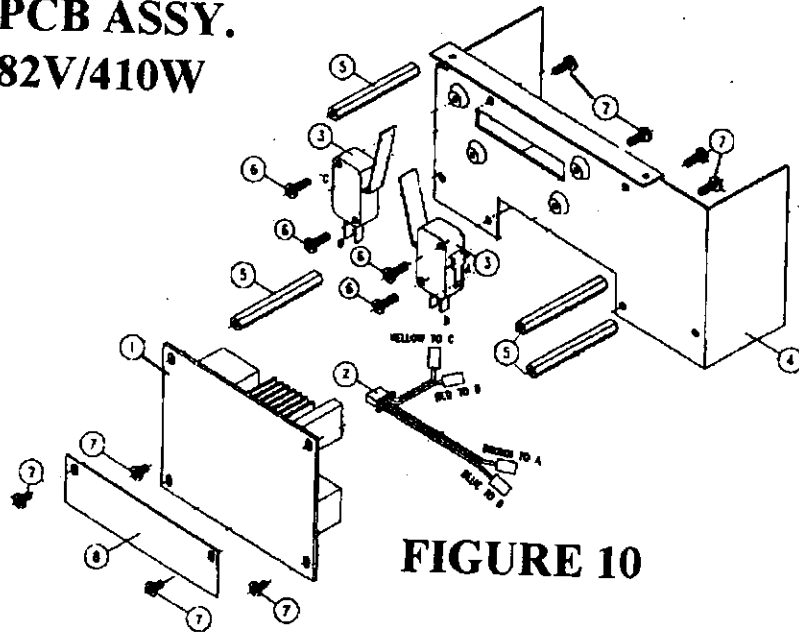

**ODYSSEY 11000
COVER ASSY FOR
8U/410W**

FIGURE 9

**ODYSSEY 11000
PCB ASSY.
82V/410W**

FIGURE 10

**ODYSSEY 11000 PARTS LIST
FIGURE 9 COVER ASSY. FOR 8U/410V**

<u>ITEM</u>	<u>PART NUMBER</u>	<u>DESCRIPTION</u>	<u>QTY.</u>
1	ESWC02280X	MICRO SWITCH	1
2	MG8500000X	COVER 1	1
3	S1CFN00000	SCREW M3x14	2
4	S1CSF0000E	SCREW M3x8 ETO STAR WASHER	3
5	ASYM04683X	CONTROL BOX NO VR FOR 8U	1