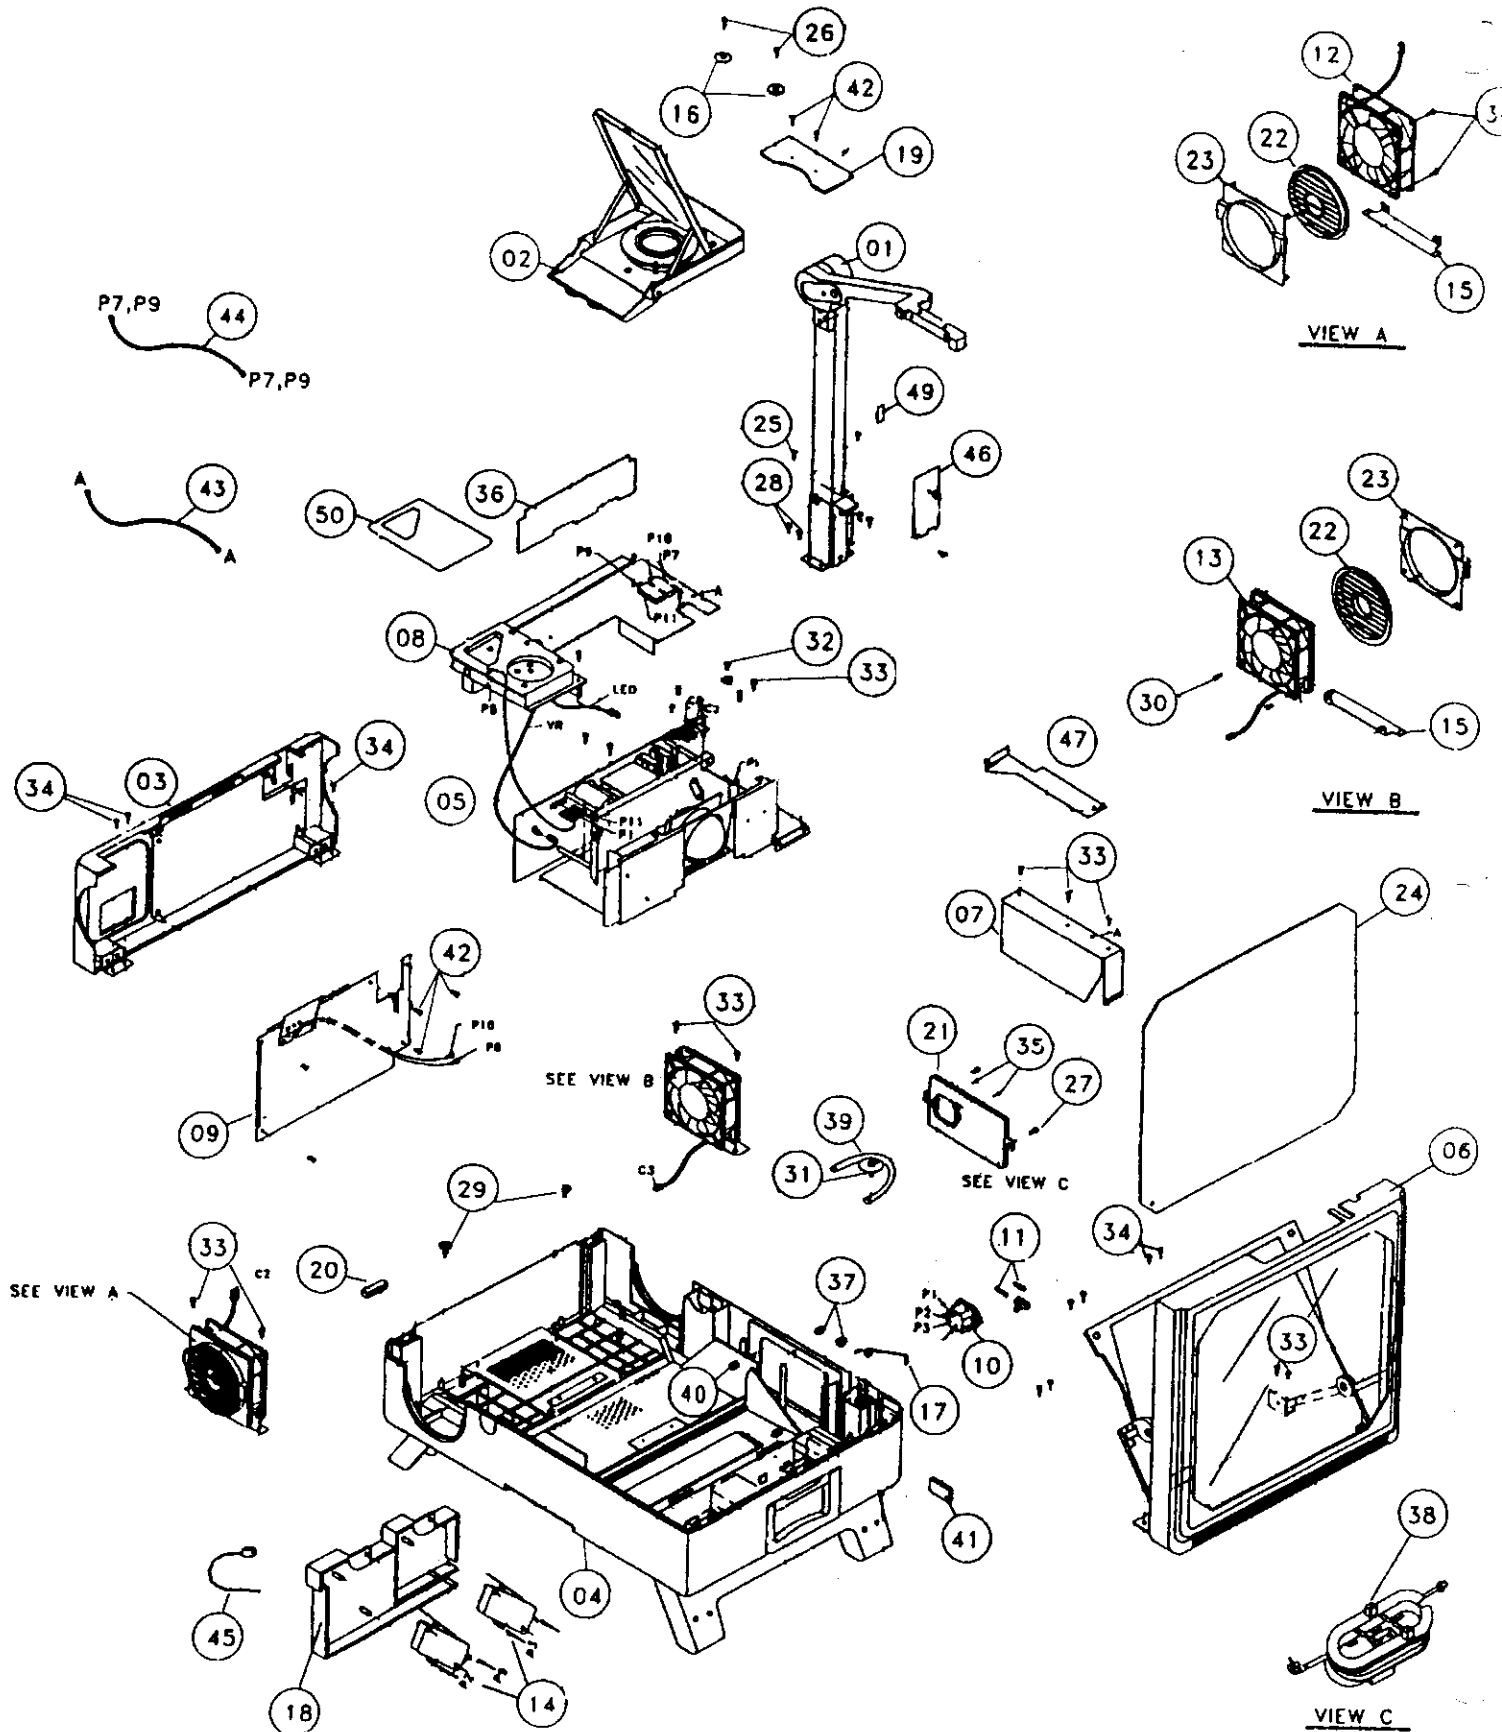

**ODYSSEY 11000
ASYM04688A**

FIGURE 11

FIGURE 12

ODYSSEY 11240

FIGURE 1B

**ODYSSEY 11240 (220V) PARTS LIST
FIGURE 1B**

<u>ITEM</u>	<u>PART NUMBER</u>	<u>DISCRIPTION</u>	<u>QTY.</u>
01	ASYM05220X	"8Y" 3MM ARM ASSY	1
02	ASYM04687X	"8Y" LENS HEAD ASSY	1
03	ASYM04854X	TOP COVER 2 ASSY "8Y"	1
04	ASYM04681X	BOTOM CASE ASSY FOR"8Y"	1
05	ASYM04272X	230V 24V/250W ASSY	1
06	ASYM04959X	"8Y"	1
07	ASYM04548X	SOCKET COVER ASSY	1
08	ASYM04957X	LAMP COVER ASSY 230/250W	1
09	ASYM04668X	ASSY FOR 250V	1
10	ASYM05450X	INLET ASSY VDE PH-2500	1
11	EFUS18300X	FUSE 3.15A/250V FAST ACT	2
12	EOTH06720X	FAN 24V/0.14A 95x95x25	1
13	EOTH06730X	FAN 24V/0.14A 95x95x25	1
14	ESWC02320X	MICRO SW	2
15	MG6900000X	FAN BRACKET	2
16	MH2100000X	GEAR WASHER 4.3 17 1.6	2
17	MH3800000X	SPRING-6 FOR HAND	1
18	PU930A18UX	SW COVER	1
19	PP960A08UX	LENS HEAD D	1
20	PQ060A041X	LAMP CHANGER KNOB	1
21	PQ132A18YX	NULL TYPE OUTLET PLATE	1
22	PQ140A08YX	FAN COVER	2
23	PQ150A08YX	RING	2
24	PQ400G2CXX	FRESNEL LENS W OD/ID 310/408	1
25	S1CFS0000E	SCREW M3x8 ETO&STAR WASHER	8
26	S1SRB00000	SCREW M4x15 B BLACK	2
27	S1U4N00000	SCREW 3x8 F WHITE	2
28	S1TWN00000	SCREW M4x10 B	4
29	S1T9N0000F	SCREW 3x6 WITH # 14 WASHER	2
30	S1TDN00000	SCREW M3x10 ETO	4
31	S1TMN0000F	SCREW 3x10B WITH #25 WASHER	1
32	S1TNN0000E	SCREW M4x6 WITH O.T. WASHER	4
33	S1TSN0000E	SCREW 3x12 B STAR WASHER	9
34	S1TTB00000	SCREW 3x15 F BLACK	10
35	S1TXN00000	SCREW M3.5x8 F WHITE	2
36	XC1400000X	(11)152x61x0.4	1
37	MJ2300000X	M3.5 NUT	2
38	ASYM04859X	AC POWER CORD ASSY	1
39	EOTH07310X	PVC 9.5 L+230MM	1
40	MH7100000X	NYLON NUT M3	2
41	PU120A041X	ARM LOCK SPRING COVER	1
42	SITPF0000E	SCREW 3x8 B STAR WASHER	7
43	ASYP05456X	LEAD WIRE ASSY	1
44	ASYP05455X	LEAD WIRE ASSY	1
45	EOTH022100	CABLE TIE HV-045 L=120MM	8
46	MG6100000X	PLATE	1
47	ML2500000X	ARM HOLDER	1
48	XA50000000	SCREW ADHESIVE	0.5
49	XC9100000X	MYLAR 19x12x0.2T	1
50	XC4303000X	NAME PLATE (250V/300V)	1