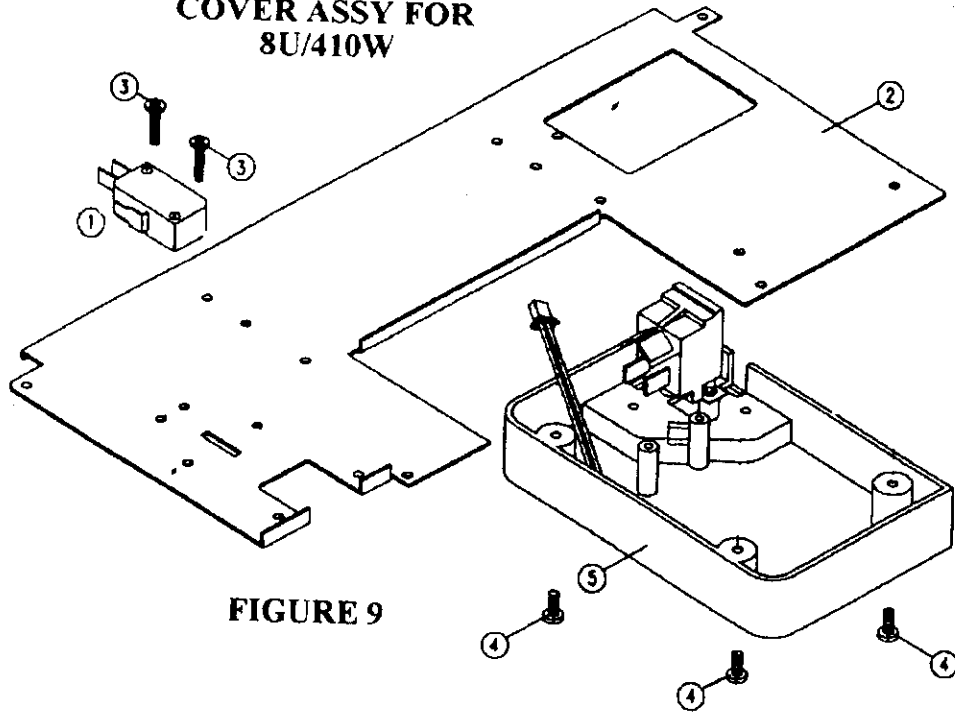

**ODYSSEY 11000
COVER ASSY FOR
8U/410W**

FIGURE 9

**ODYSSEY 11000
PCB ASSY.
82V/410W**

FIGURE 10

**ODYSSEY 11000 PARTS LIST
FIGURE 9 COVER ASSY. FOR 8U/410V**

<u>ITEM</u>	<u>PART NUMBER</u>	<u>DESCRIPTION</u>	<u>QTY.</u>
1	ESWC02280X	MICRO SWITCH	1
2	MG8500000X	COVER 1	1
3	S1CFN00000	SCREW M3x14	2
4	S1CSF0000E	SCREW M3x8 ETO STAR WASHER	3
5	ASYM04683X	CONTROL BOX NO VR FOR 8U	1