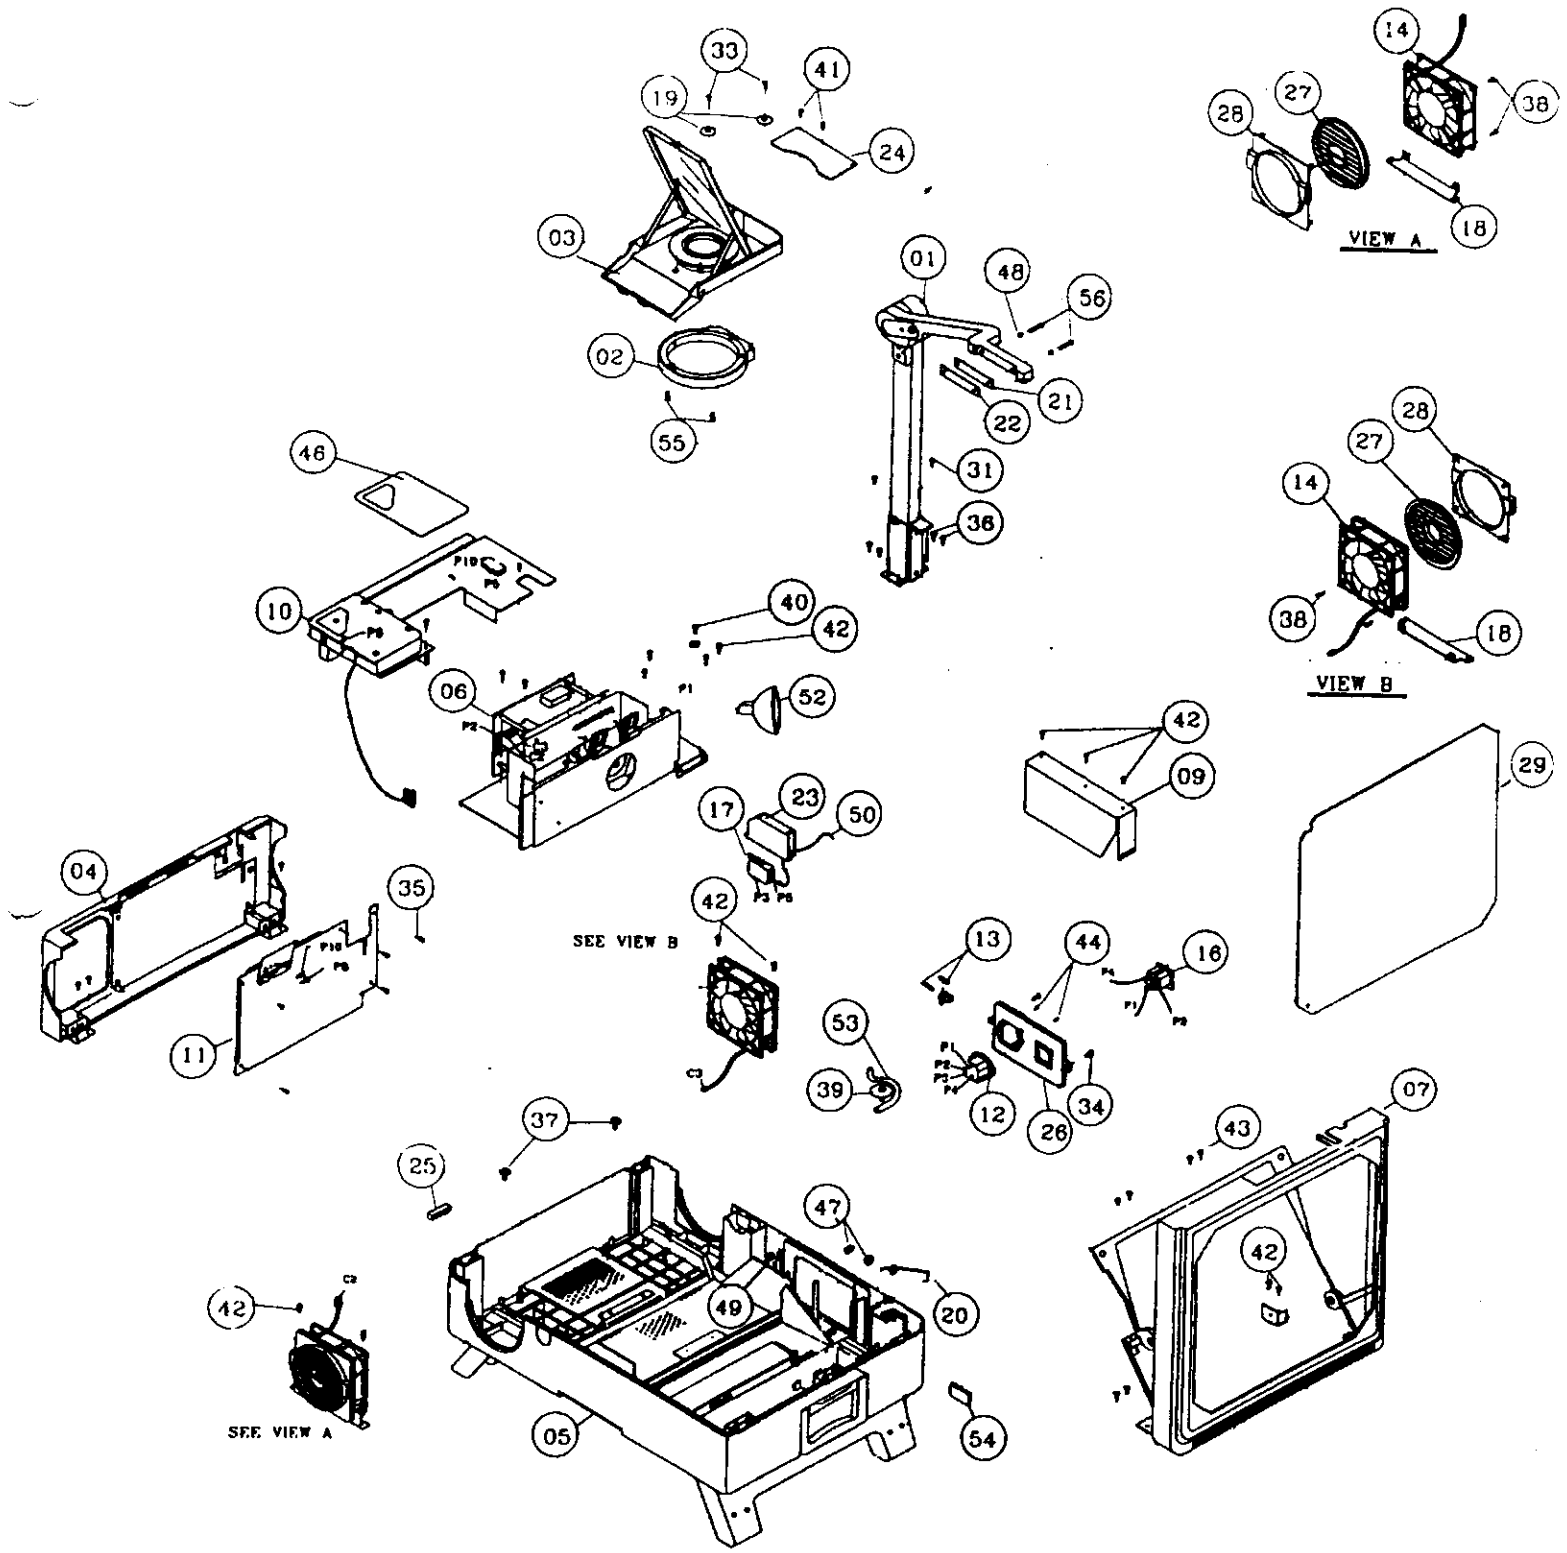

ODYSSEY 11000

FIGURE 1A
EXPLODED PARTS VIEW

ODYSSEY 11000

FIGURE 2A
BOTTOM CASE ASSY.

**ODYSSEY 11000 PARTS LIST
FIGURE 2A BOTTOM CASE ASSY.**

<u>ITEM</u>	<u>PART NUMBER</u>	<u>DISCRIPTION</u>	<u>QTY</u>
1	ASYM04553X	"BG" FOOT ASSY.	4
2	ASYM04599X	LAMP CHANGER ASSY.	1
3	MG4000000X	FOOT BRACKET COVER	2
4	MG4900000X	COVER SHAFT	1
5	MG5300000X	FOOT LOCK COVER	1
6	MG6200000X	ARM LOCK SPRING	4
7	MG6400000X	OPEN/CLOSE BRACKET (1)	3
8	MH1600000X	COVER SPRING	4
9	MH1800000X	FOOT LOCK SPRING A	1
10	MH1900000X	FOOT LOCK SPRING B	1
11	MH2300000X	2.5 E-RING	8
12	MH5000000X	OPEN/CLOSE BRACKET (3)	2
13	MH5300000X	BRACKET	2
14	MH5800000X	COVER A COVER	1
15	MH7000000X	SHAFT-3 FOR LAMP CHANGE	4
16	MI14000000X	NET	1
17	MJ8100000X	OUTSIDE GEAR WASHER #4	2
18	PP490A18GX	BOTTOM CASE	1
19	PP6409023X	FOOT KNOB	1
20	PP690A000X	HANDLE HOLDER	1
21	PP700A000X	HANDLE	1
22	PP970A18GX	COVER A	1
23	PP980A18GX	COVER B	1
24	PP990B023X	FOOT LOCK	1
25	PQ170A023X	OPEN/CLOSE KNOB	2
26	S1TOB00000	SCREW M3x6 F BLACK	16
27	S1STB00000	SCREW 3x8 F BLACK	2
28	S1SYB0000F	SCREW 4x14 B BLACK	1
29	S1TGN0000F	SCREW 3x8 WITH 10 WASHER	2
30	S1TPF0000E	SCREW 3x8 B STAR WASHER	2
31	S1TSN0000E	SCREW 3x12 B STAR WASHER	20
32	XC1800000X	SPONGE PE 30x 195x2mm	1
33	XC5000000X	MICA T= 0.4mm	1