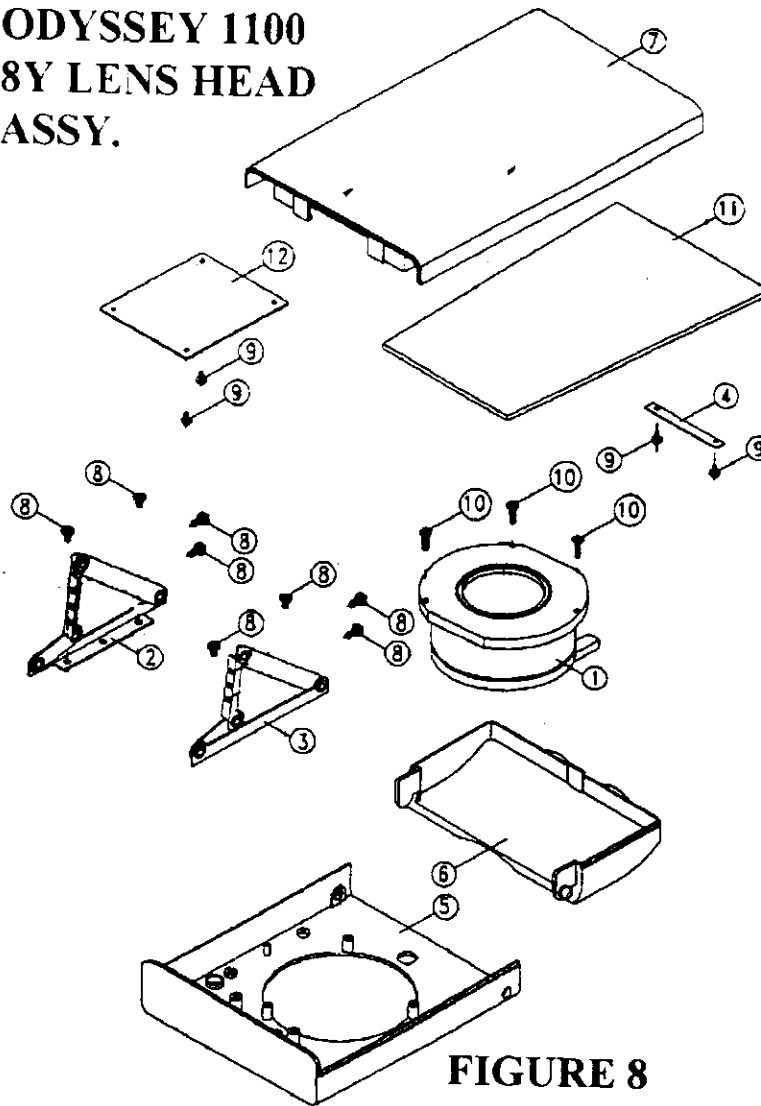

**ODYSSEY 1100
8Y LENS HEAD
ASSY.**

FIGURE 8

ODYSSEY 11000 PARTS LIST

FIGURE 8

<u>ITEM</u>	<u>PART NUMBER</u>	<u>DESCRIPTION</u>	<u>QTY.</u>
1	ASYP04695X	P LENS (YELLOW FOCUS LEVER)	1
2	ASYP04125X	LENS LINK "A"	1
3	ASYP04126X	LENS LINK "B"	1
4	MG6300000X	MIRROR COVER	1
5	PP931A08YX	LENS HEAD "A"	1
6	PP940A08YX	LENS HEAD "B"	1
7	PP950A08YX	LENS HEAD "C"	1
8	S1SQB00000	SCREW 3x6 B BLACK	8
9	S1SSB0000F	SCREW 3x8 WITH 6 WASHER	4
10	S1STB00000	SCREW 3x8 F BLACK	3
11	XCO211100X	PROJECTION MIRROR	1
12	MH6000000X	PROJECTION MIRROR PLATE	1