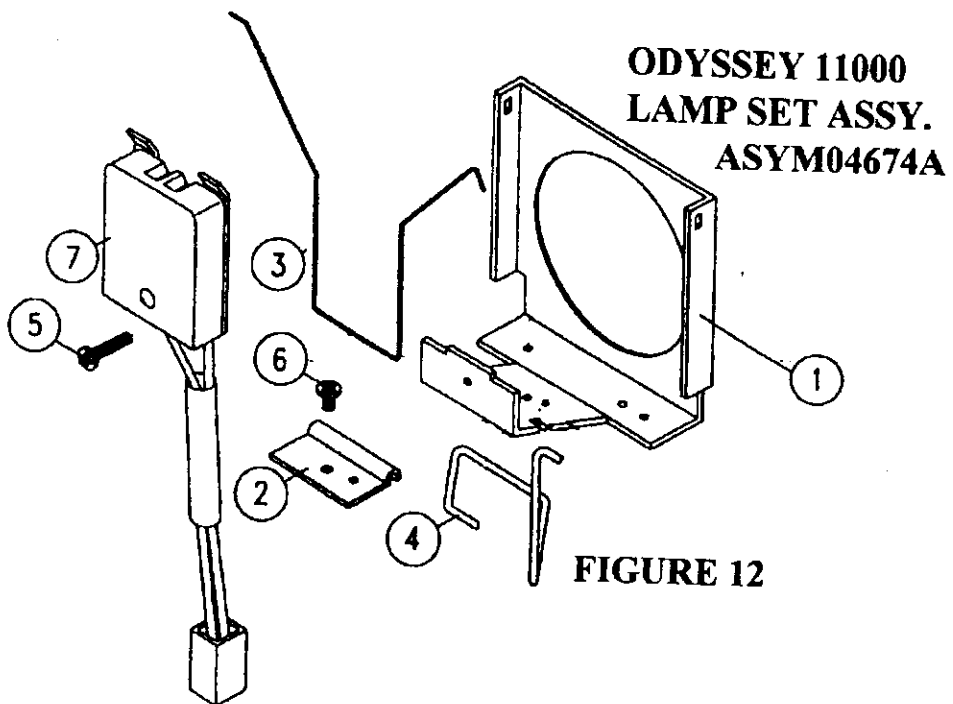

**ODYSSEY 11000
ASYM04688A**

FIGURE 11

FIGURE 12

ODYSSEY 11240

FIGURE 1B

**ODYSSEY 11240 (220V) PARTS LIST
FIGURE 1B**

<u>ITEM</u>	<u>PART NUMBER</u>	<u>DISCRIPTION</u>	<u>QTY.</u>
01	ASYM05220X	"8Y" 3MM ARM ASSY	1
02	ASYM04687X	"8Y" LENS HEAD ASSY	1
03	ASYM04854X	TOP COVER 2 ASSY "8Y"	1
04	ASYM04681X	BOTOM CASE ASSY FOR"8Y"	1
05	ASYM04272X	230V 24V/250W ASSY	1
06	ASYM04959X	"8Y"	1
07	ASYM04548X	SOCKET COVER ASSY	1
08	ASYM04957X	LAMP COVER ASSY 230/250W	1
09	ASYM04668X	ASSY FOR 250V	1
10	ASYM05450X	INLET ASSY VDE PH-2500	1
11	EFUS18300X	FUSE 3.15A/250V FAST ACT	2
12	EOTH06720X	FAN 24V/0.14A 95x95x25	1
13	EOTH06730X	FAN 24V/0.14A 95x95x25	1
14	ESWC02320X	MICRO SW	2
15	MG6900000X	FAN BRACKET	2
16	MH2100000X	GEAR WASHER 4.3 17 1.6	2
17	MH3800000X	SPRING-6 FOR HAND	1
18	PU930A18UX	SW COVER	1
19	PP960A08UX	LENS HEAD D	1
20	PQ060A041X	LAMP CHANGER KNOB	1
21	PQ132A18YX	NULL TYPE OUTLET PLATE	1
22	PQ140A08YX	FAN COVER	2
23	PQ150A08YX	RING	2
24	PQ400G2CXX	FRESNEL LENS W OD/ID 310/408	1
25	S1CFS0000E	SCREW M3x8 ETO&STAR WASHER	8
26	S1SRB00000	SCREW M4x15 B BLACK	2
27	S1U4N00000	SCREW 3x8 F WHITE	2
28	S1TWN00000	SCREW M4x10 B	4
29	S1T9N0000F	SCREW 3x6 WITH # 14 WASHER	2
30	S1TDN00000	SCREW M3x10 ETO	4
31	S1TMN0000F	SCREW 3x10B WITH #25 WASHER	1
32	S1TNN0000E	SCREW M4x6 WITH O.T. WASHER	4
33	S1TSN0000E	SCREW 3x12 B STAR WASHER	9
34	S1TTB00000	SCREW 3x15 F BLACK	10
35	S1TXN00000	SCREW M3.5x8 F WHITE	2
36	XC1400000X	(11)152x61x0.4	1
37	MJ2300000X	M3.5 NUT	2
38	ASYM04859X	AC POWER CORD ASSY	1
39	EOTH07310X	PVC 9.5 L+230MM	1
40	MH7100000X	NYLON NUT M3	2
41	PU120A041X	ARM LOCK SPRING COVER	1
42	SITPF0000E	SCREW 3x8 B STAR WASHER	7
43	ASYP05456X	LEAD WIRE ASSY	1
44	ASYP05455X	LEAD WIRE ASSY	1
45	EOTH022100	CABLE TIE HV-045 L=120MM	8
46	MG6100000X	PLATE	1
47	ML2500000X	ARM HOLDER	1
48	XA50000000	SCREW ADHESIVE	0.5
49	XC9100000X	MYLAR 19x12x0.2T	1
50	XC4303000X	NAME PLATE (250V/300V)	1