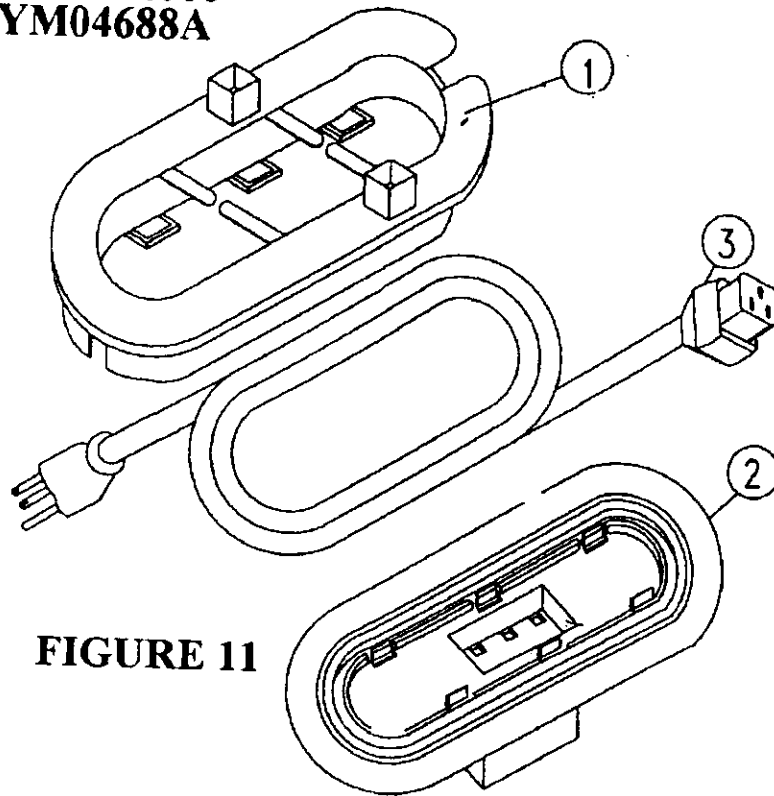

**ODYSSEY 11000
ASYM04688A**

FIGURE 11

FIGURE 12

ODYSSEY 11240

FIGURE 1B

**ODYSSEY 11240 (220V) PARTS LIST
FIGURE 1B**

<u>ITEM</u>	<u>PART NUMBER</u>	<u>DISCRIPTION</u>	<u>QTY.</u>
01	ASYM05220X	"8Y" 3MM ARM ASSY	1
02	ASYM04687X	"8Y" LENS HEAD ASSY	1
03	ASYM04854X	TOP COVER 2 ASSY "8Y"	1
04	ASYM04681X	BOTOM CASE ASSY FOR"8Y"	1
05	ASYM04272X	230V 24V/250W ASSY	1
06	ASYM04959X	"8Y"	1
07	ASYM04548X	SOCKET COVER ASSY	1
08	ASYM04957X	LAMP COVER ASSY 230/250W	1
09	ASYM04668X	ASSY FOR 250V	1
10	ASYM05450X	INLET ASSY VDE PH-2500	1
11	EFUS18300X	FUSE 3.15A/250V FAST ACT	2
12	EOTH06720X	FAN 24V/0.14A 95x95x25	1
13	EOTH06730X	FAN 24V/0.14A 95x95x25	1
14	ESWC02320X	MICRO SW	2
15	MG6900000X	FAN BRACKET	2
16	MH2100000X	GEAR WASHER 4.3 17 1.6	2
17	MH3800000X	SPRING-6 FOR HAND	1
18	PU930A18UX	SW COVER	1
19	PP960A08UX	LENS HEAD D	1
20	PQ060A041X	LAMP CHANGER KNOB	1
21	PQ132A18YX	NULL TYPE OUTLET PLATE	1
22	PQ140A08YX	FAN COVER	2
23	PQ150A08YX	RING	2
24	PQ400G2CXX	FRESNEL LENS W OD/ID 310/408	1
25	S1CFS0000E	SCREW M3x8 ETO&STAR WASHER	8
26	S1SRB00000	SCREW M4x15 B BLACK	2
27	S1U4N00000	SCREW 3x8 F WHITE	2
28	S1TWN00000	SCREW M4x10 B	4
29	S1T9N0000F	SCREW 3x6 WITH # 14 WASHER	2
30	S1TDN00000	SCREW M3x10 ETO	4
31	S1TMN0000F	SCREW 3x10B WITH #25 WASHER	1
32	S1TNN0000E	SCREW M4x6 WITH O.T. WASHER	4
33	S1TSN0000E	SCREW 3x12 B STAR WASHER	9
34	S1TTB00000	SCREW 3x15 F BLACK	10
35	S1TXN00000	SCREW M3.5x8 F WHITE	2
36	XC1400000X	(11)152x61x0.4	1
37	MJ2300000X	M3.5 NUT	2
38	ASYM04859X	AC POWER CORD ASSY	1
39	EOTH07310X	PVC 9.5 L+230MM	1
40	MH7100000X	NYLON NUT M3	2
41	PU120A041X	ARM LOCK SPRING COVER	1
42	SITPF0000E	SCREW 3x8 B STAR WASHER	7
43	ASYP05456X	LEAD WIRE ASSY	1
44	ASYP05455X	LEAD WIRE ASSY	1
45	EOTH022100	CABLE TIE HV-045 L=120MM	8
46	MG6100000X	PLATE	1
47	ML2500000X	ARM HOLDER	1
48	XA50000000	SCREW ADHESIVE	0.5
49	XC9100000X	MYLAR 19x12x0.2T	1
50	XC4303000X	NAME PLATE (250V/300V)	1